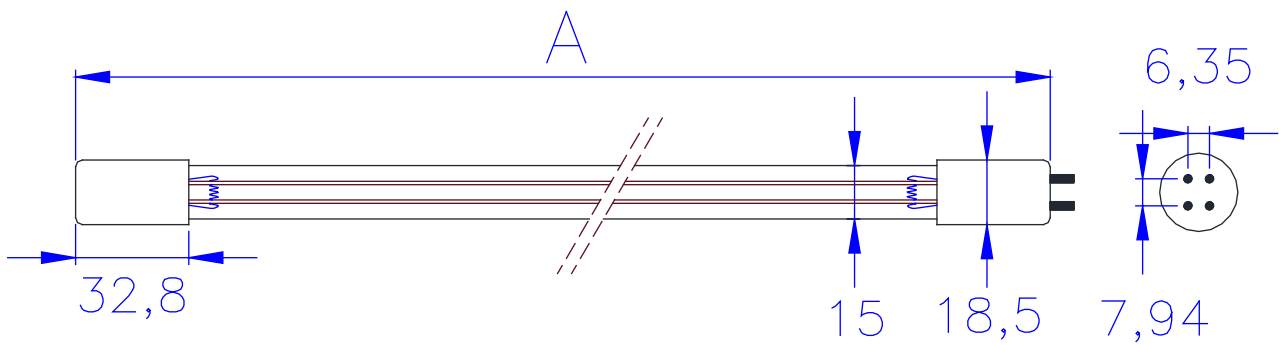

### Physical Data

|  |             |
|--|-------------|
| <b>Lamps type</b>                        | High Output |
| <b>Dimensions</b>                        |             |
| <b>Base face to base face length (A)</b> | 1191 mm     |
| <b>Diameter</b>                          | 15 mm (T5)  |
| <b>Base</b>                              | 4 pin       |
| <b>Electrical data</b>                   |             |
| <b>Lamp Wattage</b>                      | 120 W       |